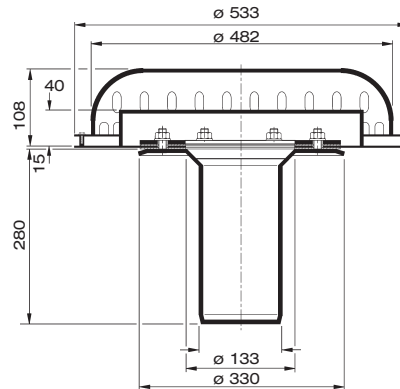

Choose drain for piece list on page one!

DN 125

without thermal insulation

**LX1999-5X**

Drain Art.-No. 21711.125X

with **clamping flange**  
**one-piece**  
for bituminous and plastic  
roofing sheets

**Heat tracing:** Lorowerk recommends to check all drains and pipes with regard to their frost-sensibility. Where necessary, these parts should be upgraded with heat tracing.